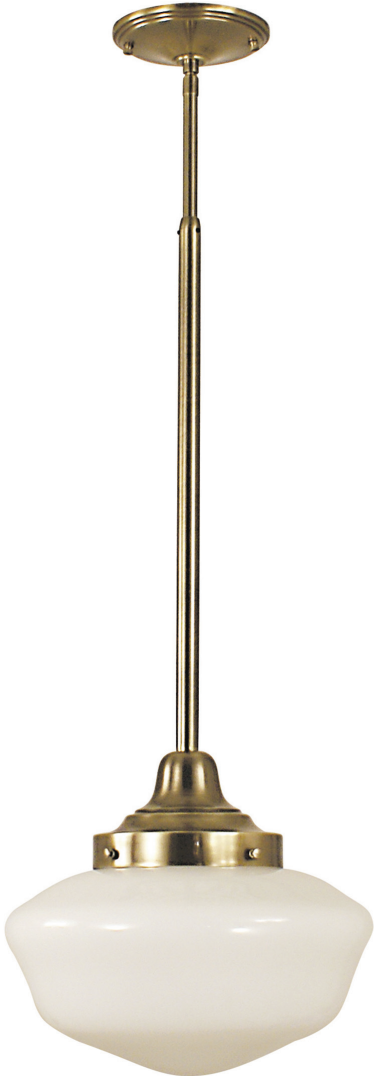

FRAMBURG

TAYLOR

1-Light Antique Brass Taylor Pendant

- **SKU:** 2556 AB
- **Finish Shown:** Antique Brass
- Other finishes available. Please call 800-428-5367 for assistance.
- **Dimensions:** 12W x 10H
- **Extends:** 29 - 53
- **Base/Backplate:** 5.375" Diameter
- **Shade Part:** F-87282
- **Shade Dimensions:** 12"W x 6.5"H
- **Shade Material Base Material:** White Schoolhouse Glass
- **Base Material:** Metal
- **Voltage:** 120
- **Number of Bulbs:** 1
- **Max Wattage:** 100
- **Bulb Type:** Medium
- **Bulb Included:** No

[Read More](#)

SKU: 2556 AB

Price: \$378.00