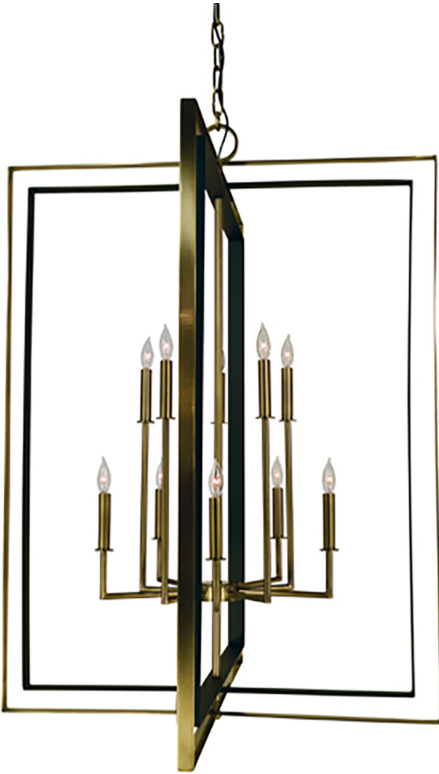

# FRAMBURG

## SYMMETRY

10-Light Antique Brass/Matte Black Symmetry Foyer

- **SKU:** 4868 AB/MBLACK
- **Finish Shown:** Antique Brass with Matte Black
- Other finishes available. Please call 800-428-5367 for assistance.
- **Dimensions:** 33W x 45H
- **Extends:** 117
- **Base/Backplate:** 6.5" Diameter
- **Chain Length:** 6'
- **Base Material:** Metal
- **Voltage:** 120
- **Number of Bulbs:** 10
- **Max Wattage:** 60
- **Bulb Type:** Candle Clear
- **Bulb Included:** No

[Read More](#)

**SKU:** 4868 AB/MBLACK

**Price:** \$1,778.00