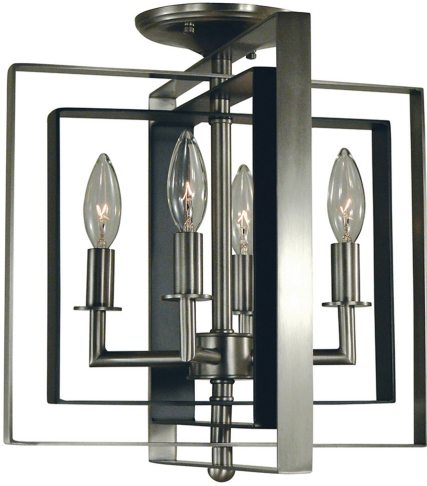

## SYMMETRY

4-Light Symmetry Flush Mount/Semi Flush Mount

- **SKU:** 4861 BN/MBLACK
- **Finish Shown:** Brushed Nickel with Matte Black Accents
- Other finishes available. Please call 800-428-5367 for assistance.
- **Dimensions:** 14W x 12H x 14D
- **Base/Backplate:** 5.375" Diameter
- **Base Material:** Metal
- **Voltage:** 120
- **Number of Bulbs:** 4
- **Max Wattage:** 60
- **Bulb Type:** candle clear
- **Bulb Included:** No