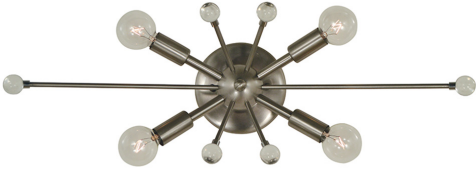

FRAMBURG

SUPERNOVA

4-Light Brushed Nickel Supernova Sconce

- **SKU:** 5324 BN
- **Finish Shown:** Brushed Nickel
- Other finishes available. Please call 800-428-5367 for assistance.
- **Dimensions:** 23W x 9.5H x 5D
- **Base/Backplate:** 5" Diameter
- **Base Material:** Metal
- **Voltage:** 120
- **Number of Bulbs:** 4
- **Max Wattage:** 60
- **Bulb Type:** G16 1/2
- **Bulb Included:** No