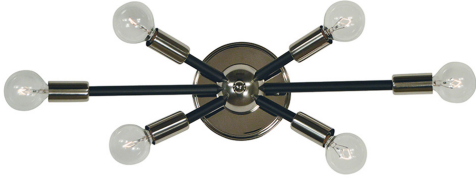

## SIMONE

6-Light Simone Sconce

- **SKU:** 5015 PN/MBLACK
- **Finish Shown:** Polished Nickel with Matte Black Accents
- Other finishes available. Please call 800-428-5367 for assistance.
- **Dimensions:** 22W x 9.5H x 5.5D
- **Base/Backplate:** 5" Diameter
- **Base Material:** Metal
- **Voltage:** 120
- **Number of Bulbs:** 6
- **Max Wattage:** 60
- **Bulb Type:** g16.5
- **Bulb Included:** No

[Read More](#)

**SKU:** 5015 PN/MBLACK

**Price:** \$240.00