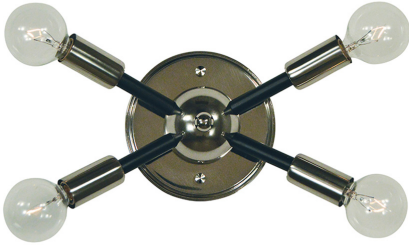

## SIMONE

4-Light Simone Sconce

- **SKU:** 5014 PN/MBLACK
- **Finish Shown:** Polished Nickel with Matte Black Accents
- Other finishes available. Please call 800-428-5367 for assistance.
- **Dimensions:** 14W x 8H x 5.5D
- **Base/Backplate:** 5" Diameter
- **Base Material:** Metal
- **Voltage:** 120
- **Number of Bulbs:** 4
- **Max Wattage:** 60
- **Bulb Type:** g16.5
- **Bulb Included:** No