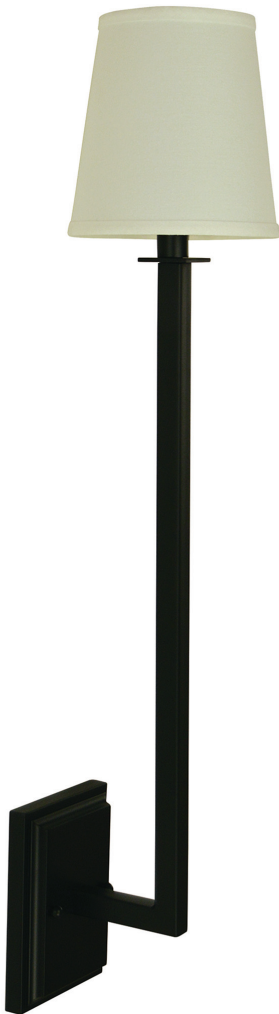

FRAMBURG

SCONCES

1-Light Matte Black Sconce

- **SKU:** 5677 MBLACK
- **Finish Shown:** Matte Black
- Other finishes available. Please call 800-428-5367 for assistance.
- **Dimensions:** 6W x 29H x 7D
- **Base/Backplate:** 6" x 4.5"
- **Mounting Center to Top:** 26"
- **Shade Dimensions:** 4" x 6" x 7"H
- **Shade Material Base Material:** off-white hardback linen
- **Base Material:** Metal
- **Voltage:** 120
- **Number of Bulbs:** 1
- **Max Wattage:** 60
- **Bulb Type:** candle clear
- **Bulb Included:** No

[Read More](#)

SKU: 5677 MBLACK

Price: \$394.00