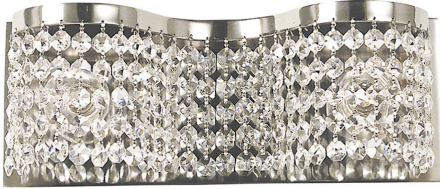

## PRINCESSA

2-Light Polished Silver Princessa Sconce

- **SKU:** 2342 PS
- **Finish Shown:** Polished Silver
- Other finishes available. Please call 800-428-5367 for assistance.
- **Dimensions:** 13W x 5H x 5D
- **Base/Backplate:** 13.125"W x 5"H
- **Base Material:** Metal
- **Voltage:** 120
- **Number of Bulbs:** 2
- **Max Wattage:** 60
- **Bulb Type:** G16 1/2
- **Bulb Included:** No