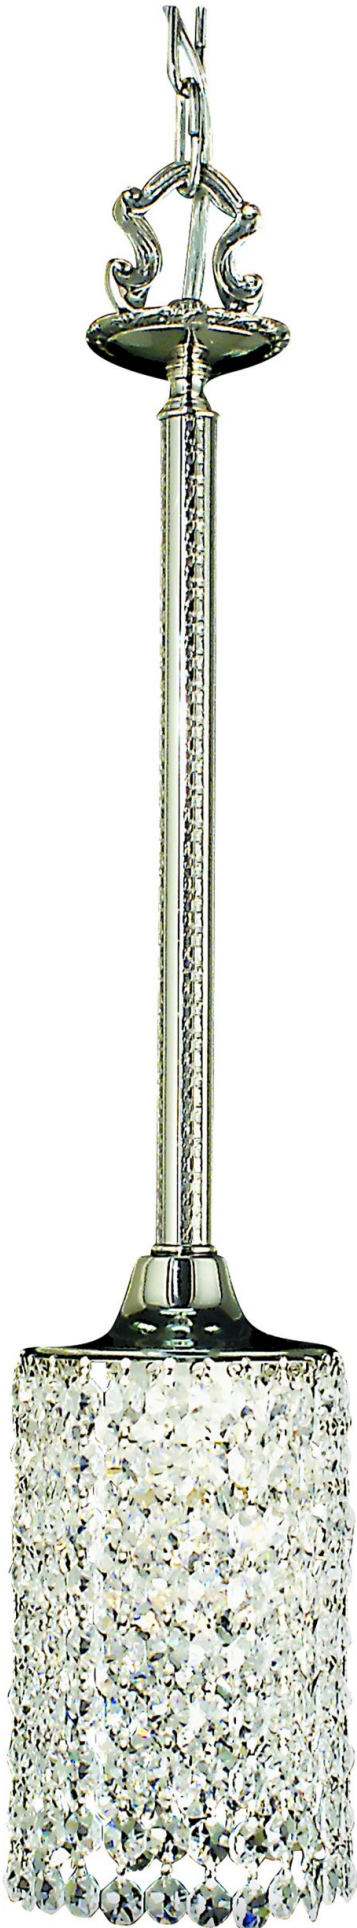

FRAMBURG

PRINCESSA

1-Light Polished Silver Princessa Pendant

- **SKU:** 2046 PS
- **Finish Shown:** Polished Silver
- Other finishes available. Please call 800-428-5367 for assistance.
- **Dimensions:** 4W x 23H
- **Extends:** 59
- **Base/Backplate:** 4.75" Diameter
- **Chain Length:** 3'
- **Base Material:** Metal
- **Voltage:** 120
- **Number of Bulbs:** 1
- **Max Wattage:** 100
- **Bulb Type:** Medium Clear
- **Bulb Included:** No

[Read More](#)

SKU: 2046 PS

Price: \$688.00