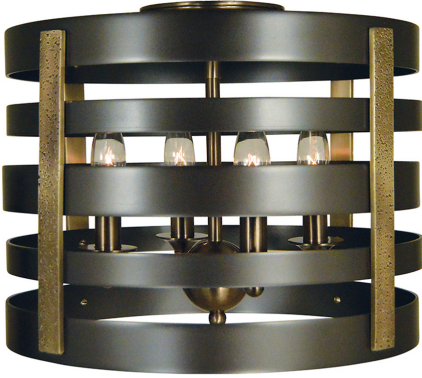

FRAMBURG

PASTORAL

4-Light Pastoral Flush Mount/Semi Flush Mount

- **SKU:** 5090 MB/AB
- **Finish Shown:** Mahogany Bronze with Antique Brass Accents
- Other finishes available. Please call 800-428-5367 for assistance.
- **Dimensions:** 14W x 12H x 14D
- **Base/Backplate:** 5" Diameter
- **Base Material:** Metal
- **Voltage:** 120
- **Number of Bulbs:** 4
- **Max Wattage:** 60
- **Bulb Type:** candle clear
- **Bulb Included:** No