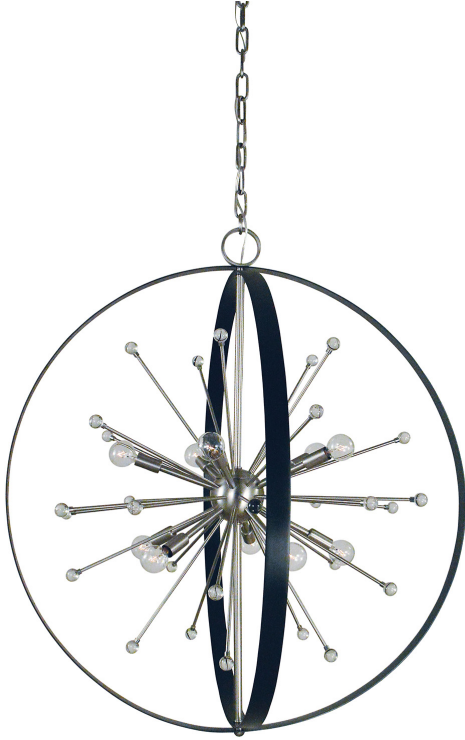

FRAMBURG

NUCLEUS

10-Light Brushed Nickel/Matte Black
NucleusFoyer Chandelier

- **SKU:** L1100 BN/MBLACK
- **Finish Shown:** Brushed Nickel with Matte Black Accents
- Other finishes available. Please call 800-428-5367 for assistance.
- **Dimensions:** 34W x 39H
- **Extends:** 111
- **Chain Length:** 6'
- **Base Material:** Metal
- **Voltage:** 120
- **Number of Bulbs:** 10
- **Max Wattage:** 60
- **Bulb Type:** G16 1/2
- **Bulb Included:** No

[Read More](#)

SKU: L1100 BN/MBLACK

Price: \$1,703.25