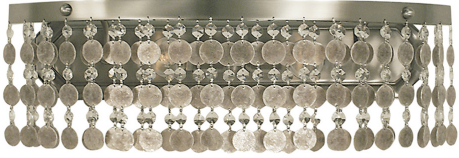

FRAMBURG

NAOMI

2-Light Brushed Nickel Naomi Sconce

- **SKU:** 2922 BN
- **Finish Shown:** Brushed Nickel
- Other finishes available. Please call 800-428-5367 for assistance.
- **Dimensions:** 23W x 7H x 7D
- **Base/Backplate:** 20.5"W x 4.75"H
- **Base Material:** Metal
- **Voltage:** 120
- **Number of Bulbs:** 2
- **Max Wattage:** 100
- **Bulb Type:** Medium
- **Bulb Included:** No