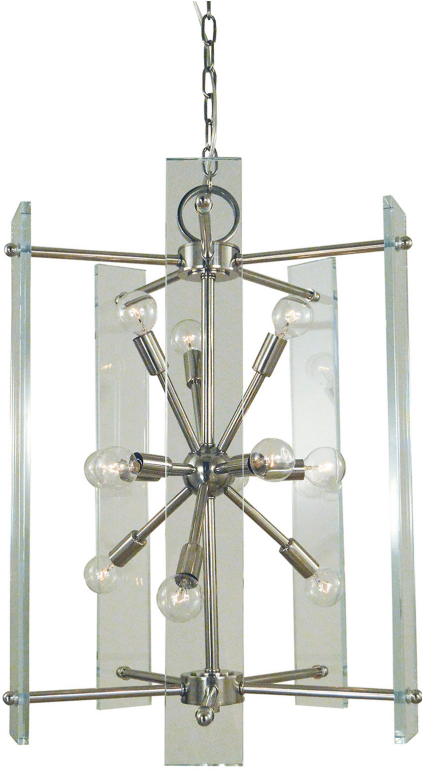

## METROCRAFT

11-Light Polished Nickel Metrocraft Chandelier

- **SKU:** 5300 PN
- **Finish Shown:** Polished Nickel
- Other finishes available. Please call 800-428-5367 for assistance.
- **Dimensions:** 18W x 26H x 18D
- **Extends:** 98
- **Base/Backplate:** 5.375" Diameter
- **Chain Length:** 6'
- **Base Material:** Metal
- **Voltage:** 120
- **Number of Bulbs:** 11
- **Max Wattage:** 60
- **Bulb Type:** G16 1/2
- **Bulb Included:** No