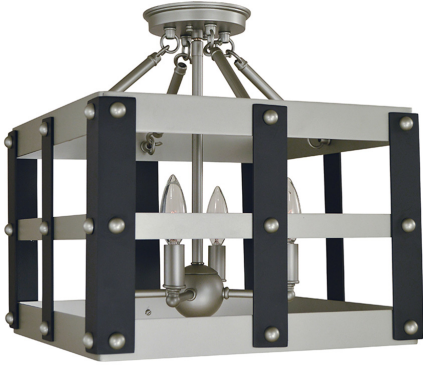

## METRO ARTISAN

4-Light Satin Pewter/Matte Black Metro Artisan  
Flush / Semi-Flush Mount

- **SKU:** 5342 SP/MBLACK
- **Finish Shown:** Satin Pewter/Matte Black
- Other finishes available. Please call 800-428-5367 for assistance.
- **Dimensions:** 14W x 15H
- **Base/Backplate:** 5" Diameter
- **Base Material:** Metal
- **Voltage:** 120
- **Number of Bulbs:** 4
- **Max Wattage:** 60
- **Bulb Type:** Candle Clear
- **Bulb Included:** No

[Read More](#)

**SKU:** 5342 SP/MBLACK

**Price:** \$1,072.00