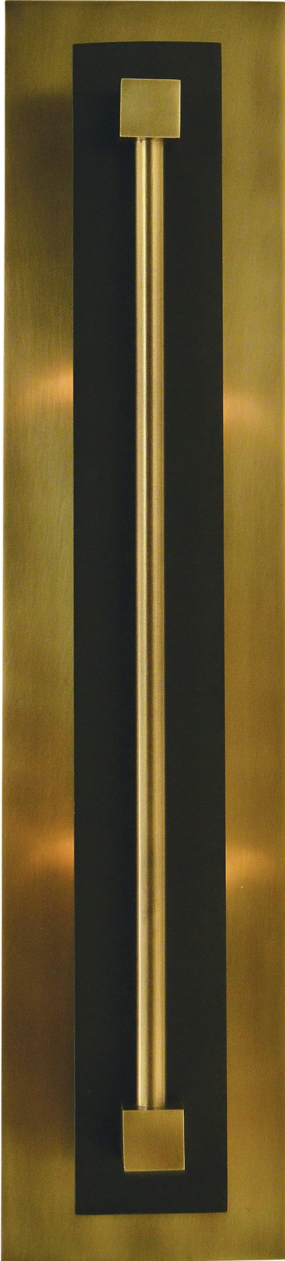

FRAMBURG

LOUVRE

2-Light Antique Brass/Matte Black Louvre Sconce

- **SKU:** 4802 AB/MBLACK
- **Finish Shown:** Antique Brass with Matte Black
- Other finishes available. Please call 800-428-5367 for assistance.
- **Dimensions:** 5W x 22H x 4D
- **Base/Backplate:** 5"W x 22"H
- **Base Material:** Metal
- **Voltage:** 120
- **Number of Bulbs:** 2
- **Max Wattage:** 60
- **Bulb Type:** Candle Clear
- **Bulb Included:** No

[Read More](#)

SKU: 4802 AB/MBLACK

Price: \$434.00