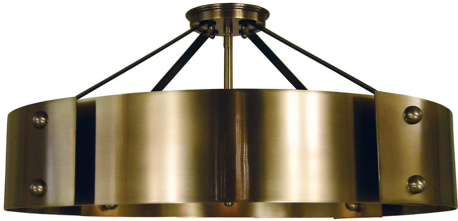

FRAMBURG

LASALLE

8-Light Antique Brass/Matte Black Lasalle Semi-Flush

- **SKU:** 5292 AB/MBLACK
- **Finish Shown:** Antique Brass with Matte Black Accents
- Other finishes available. Please call 800-428-5367 for assistance.
- **Dimensions:** 24W x 12H x 24D
- **Base/Backplate:** 5" Diameter
- **Base Material:** Metal
- **Voltage:** 120
- **Number of Bulbs:** 8
- **Max Wattage:** 60
- **Bulb Type:** G16 1/2
- **Bulb Included:** No