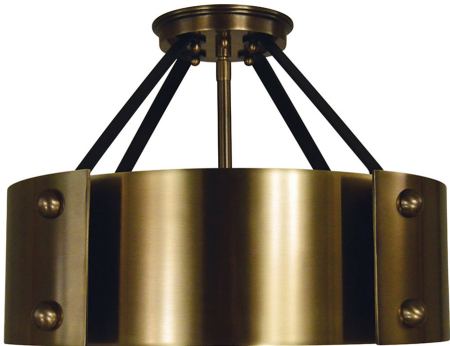

FRAMBURG

LASALLE

6-Light Antique Brass/Matte Black Lasalle Semi-Flush

- **SKU:** 5290 AB/MBLACK
- **Finish Shown:** Antique Brass with Matte Black Accents
- Other finishes available. Please call 800-428-5367 for assistance.
- **Dimensions:** 15W x 11H x 15D
- **Base/Backplate:** 5" Diameter
- **Base Material:** Metal
- **Voltage:** 120
- **Number of Bulbs:** 6
- **Max Wattage:** 60
- **Bulb Type:** G16 1/2
- **Bulb Included:** No

[Read More](#)

SKU: 5290 AB/MBLACK

Price: \$572.00