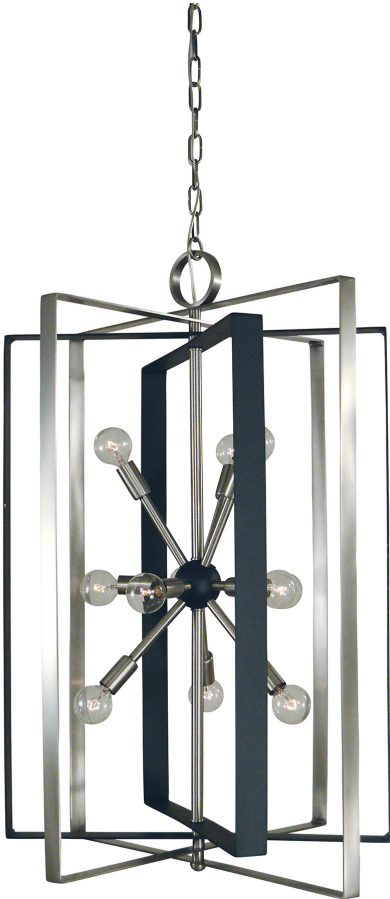

FRAMBURG

INTERSTELLAR

11-Light Brushed Nickel/Matte Black Interstellar Foyer Chandelier

- **SKU:** L1091 BN/MBLACK
- **Finish Shown:** Brushed Nickel with Matte Black Accents
- Other finishes available. Please call 800-428-5367 for assistance.
- **Dimensions:** 22W x 31H
- **Extends:** 103
- **Chain Length:** 6'
- **Base Material:** Metal
- **Voltage:** 120
- **Number of Bulbs:** 11
- **Max Wattage:** 60
- **Bulb Type:** G16 1/2
- **Bulb Included:** No

[Read More](#)

SKU: L1091 BN/MBLACK

Price: \$767.25