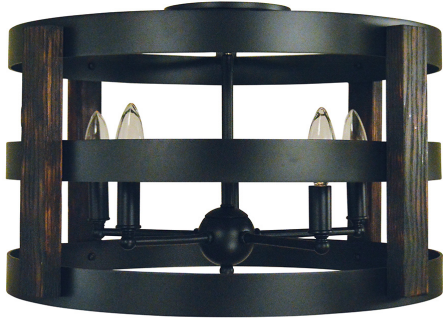

FRAMBURG

HOMESTEAD

5-Light Matte Black Homestead Semi-Flush

- **SKU:** L1003 MBLACK
- **Finish Shown:** Matte Black
- Other finishes available. Please call 800-428-5367 for assistance.
- **Dimensions:** 18W x 12H
- **Base Material:** Metal
- **Voltage:** 120
- **Number of Bulbs:** 5
- **Max Wattage:** 60
- **Bulb Type:** candle clear
- **Bulb Included:** No

[Read More](#)

SKU: L1003 MBLACK

Price: \$612.00