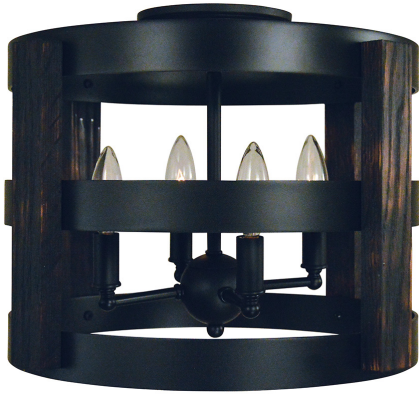

FRAMBURG

HOMESTEAD

4-Light Matte Black Homestead Semi-Flush

- **SKU:** L1001 MBLACK
- **Finish Shown:** Matte Black
- Other finishes available. Please call 800-428-5367 for assistance.
- **Dimensions:** 14W x 12H
- **Base Material:** Metal
- **Voltage:** 120
- **Number of Bulbs:** 4
- **Max Wattage:** 60
- **Bulb Type:** candle clear
- **Bulb Included:** No

[Read More](#)

SKU: L1001 MBLACK

Price: $528.75