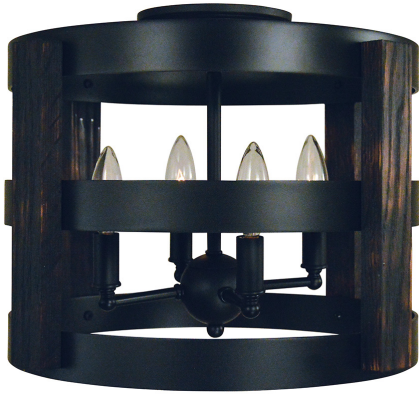

FRAMBURG

HOMESTEAD

4-Light Matte Black Homestead Semi-Flush

- **SKU:** L1001 MBLACK
- **Finish Shown:** Matte Black
- Other finishes available. Please call 800-428-5367 for assistance.
- **Dimensions:** 14W x 12H
- **Base Material:** Metal
- **Voltage:** 120
- **Number of Bulbs:** 4
- **Max Wattage:** 60
- **Bulb Type:** candle clear
- **Bulb Included:** No

[Read More](#)

SKU: L1001 MBLACK

Price: \$528.75