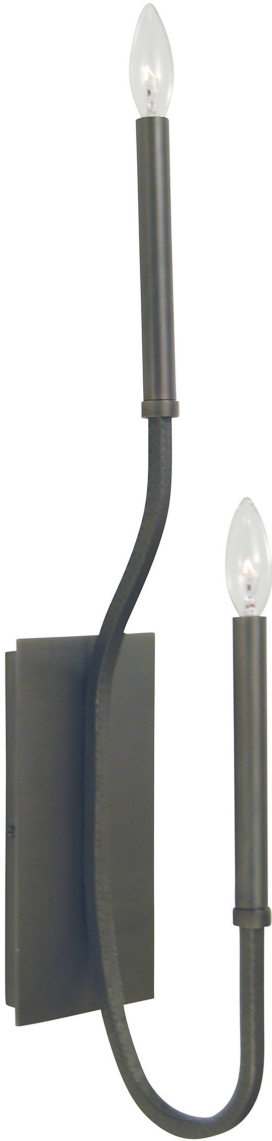

FRAMBURG

HEIDELBERG

2-Light Iron Heidelberg Dining Chandelier

- **SKU:** 5482 IRON
- **Finish Shown:** Iron
- Other finishes available. Please call 800-428-5367 for assistance.
- **Dimensions:** 5W x 28H x 7D
- **Base/Backplate:** 5" x 10"
- **Base Material:** Metal
- **Voltage:** 120
- **Number of Bulbs:** 2
- **Max Wattage:** 60
- **Bulb Type:** candle clear
- **Bulb Included:** No

[Read More](#)

SKU: 5482 IRON

Price: \$434.00