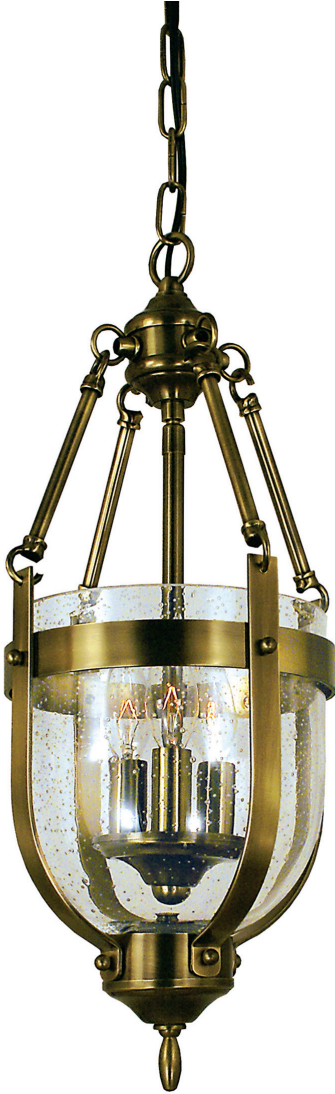

# FRAMBURG

## HANNOVER

3-Light Antique Brass Hannover Dinette Chandelier

- **SKU:** 1013 AB
- **Finish Shown:** Antique Brass
- Other finishes available. Please call 800-428-5367 for assistance.
- **Dimensions:** 8W x 20H
- **Extends:** 56
- **Base/Backplate:** 5.375" Diameter
- **Chain Length:** 3'
- **Shade Part:** F-88631
- **Shade Dimensions:** 7.125"W x 7.375"H
- **Shade Material Base Material:** Clear Seedy Glass
- **Base Material:** Metal
- **Voltage:** 120
- **Number of Bulbs:** 3
- **Max Wattage:** 60
- **Bulb Type:** candle clear
- **Bulb Included:** No

[Read More](#)

**SKU:** 1013 AB

**Price:** \$484.00