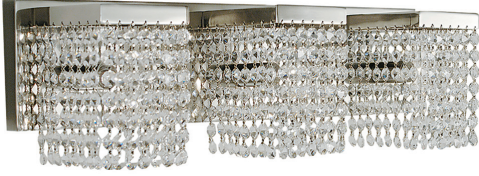

FRAMBURG

GEMINI

3-Light Polished Silver Gemini Sconce

- **SKU:** 1993 PS
- **Finish Shown:** Polished Silver with Clear Crystal
- Other finishes available. Please call 800-428-5367 for assistance.
- **Dimensions:** 22W x 7H x 6D
- **Base/Backplate:** 22"W x 5"H
- **Mounting Center to Top:** 2.5"
- **Base Material:** Metal
- **Voltage:** 120
- **Number of Bulbs:** 3
- **Max Wattage:** 60
- **Bulb Type:** Candle Clear
- **Bulb Included:** No