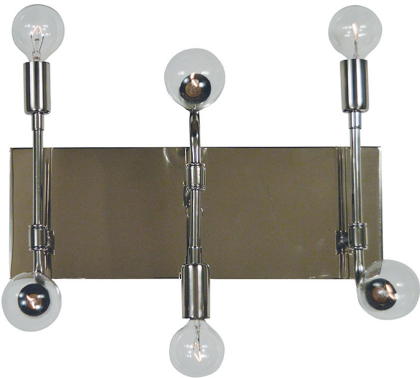

FRAMBURG

FUSION

6-Light Fusion Sconce

- **SKU:** 5018 PN/MBLACK
- **Finish Shown:** Polished Nickel with Matte Black Accents
- Other finishes available. Please call 800-428-5367 for assistance.
- **Dimensions:** 14W x 13H x 11D
- **Base/Backplate:** 5" x 14"
- **Mounting Center to Top:** 2.5
- **Base Material:** Metal
- **Voltage:** 120
- **Number of Bulbs:** 6
- **Max Wattage:** 60
- **Bulb Type:** g16.5
- **Bulb Included:** No

[Read More](#)

SKU: 5018 PN/MBLACK

Price: \$250.00