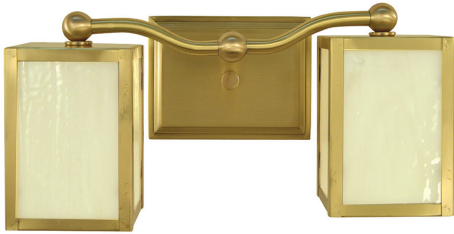

FRAMBURG

ASHER

2-Light Brushed Brass Asher Sconce

- **SKU:** 5907 BR
- **Finish Shown:** Brushed Brass
- Other finishes available. Please call 800-428-5367 for assistance.
- **Dimensions:** 13 1/2W x 7H x 7D
- **Base/Backplate:** 4 1/2 x 6
- **Mounting Center to Top:** 2"
- **Base Material:** metal
- **Number of Bulbs:** 2
- **Max Wattage:** 100
- **Bulb Type:** Medium
- **Bulb Included:** No