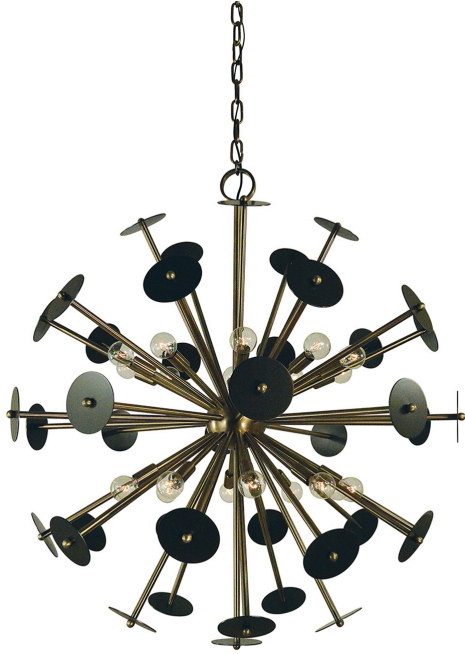

FRAMBURG

APOGEE

20-Light Antique Brass/Mahogany Bronze Apogee Foyer Chandelier

- **SKU:** 4978 AB/MB
- **Finish Shown:** Antique Brass with Mahogany Bronze Accents
- Other finishes available. Please call 800-428-5367 for assistance.
- **Dimensions:** 36W x 40H
- **Extends:** 112
- **Base/Backplate:** 6.5" Diameter
- **Chain Length:** 6'
- **Base Material:** Metal
- **Voltage:** 120
- **Number of Bulbs:** 20
- **Max Wattage:** 60
- **Bulb Type:** G16 1/2
- **Bulb Included:** No

[Read More](#)

SKU: 4978 AB/MB

Price: \$2,166.00