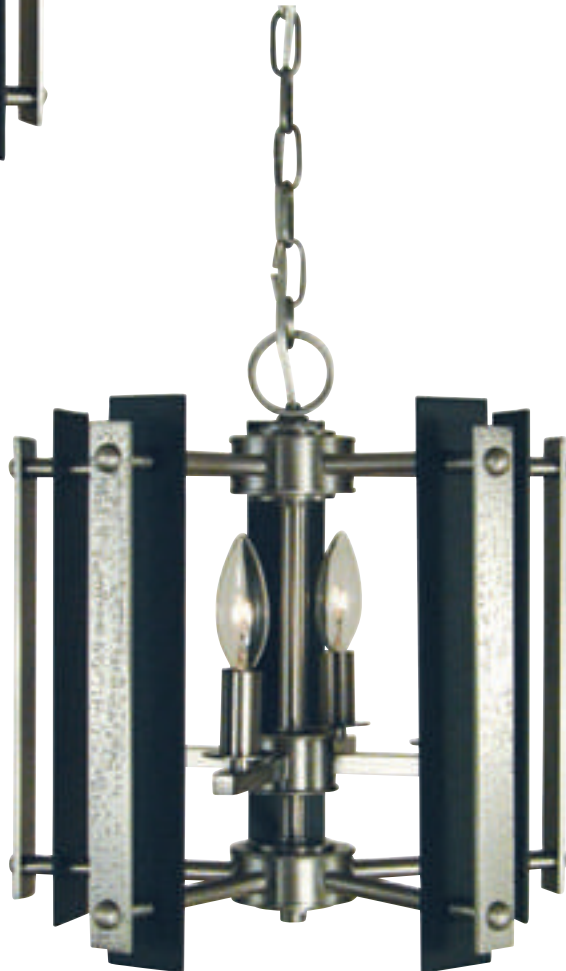

Dual Chain or Semi-Flush Mount

semi-flush mount 14"W × 13"H
chain mount 14"W × 14"H, 85" extension
4-60W, candle clear
shown in brushed nickel with
matte black accents