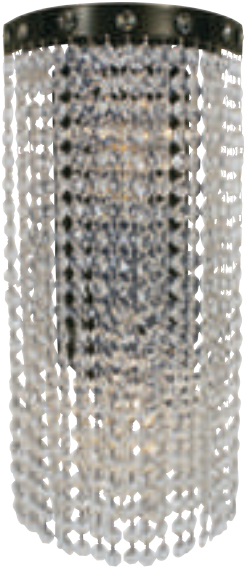

5675

5"W × 27"H × 8"D
1-60W, candle clear
shown in matte black

5677

6"W × 29"H × 7"D
1-60W, candle clear
shown in matte black

SCONCES

2067

7½"W × 17"H × 4"D
2-60 watt, medium flame tip
A.D.A. compliant
shown in mahogany bronze