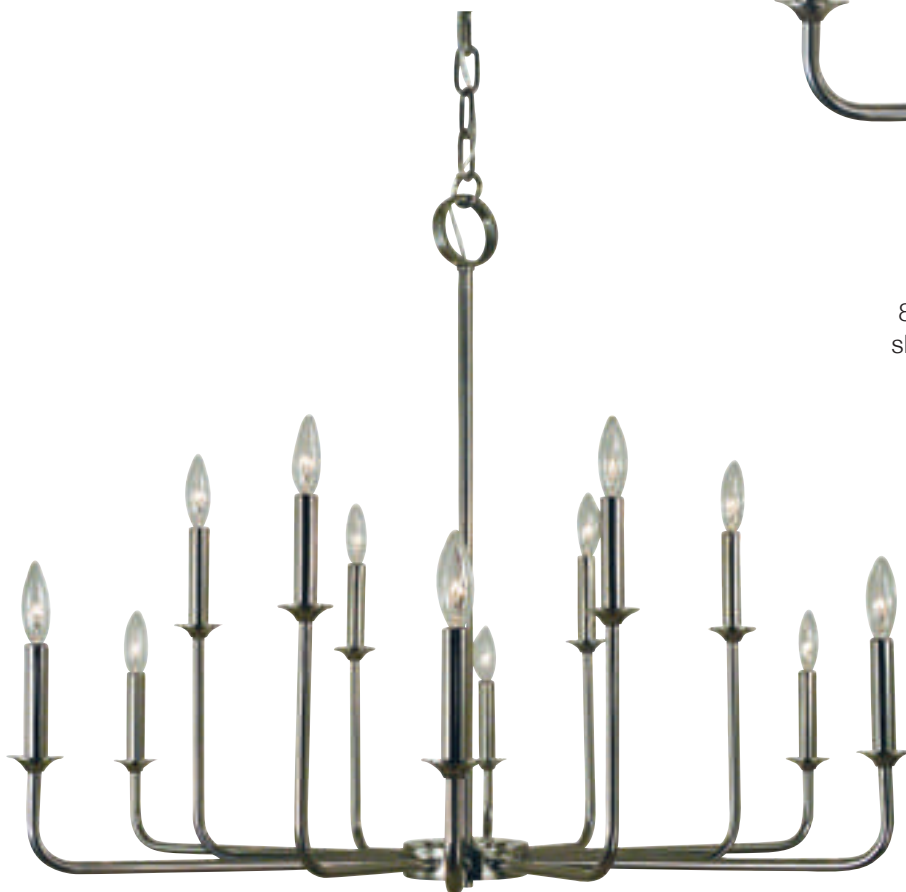

BOULEVARD

Available finishes: polished nickel

4980

24"W x 24"H
60" extension
10-60 watt, candle clear
shown in polished nickel

4986

14"W x 16"H
52" extension
8-60 watt, candle clear
shown in polished nickel

4982

36"W x 28"H
100" extension
12-60 watt, candle clear
shown in polished nickel

BOULEVARD

Available finishes: polished nickel with matte black accents, antique brass with matte black accents

4950

22"W x 44"H
116" extension
5-60 watt, candle clear
shown in polished nickel
with matte black accents