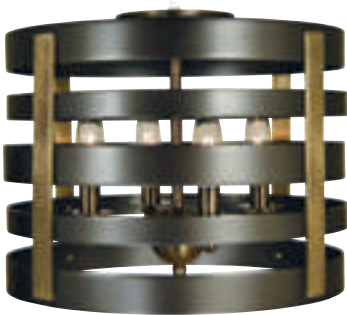

PASTORAL

Available finishes: mahogany bronze with antique brass accents

hammered brass strap detail

5095

21"W × 18"H
54" extension
5-60 watt, candle clear
shown in mahogany bronze
with antique brass accents