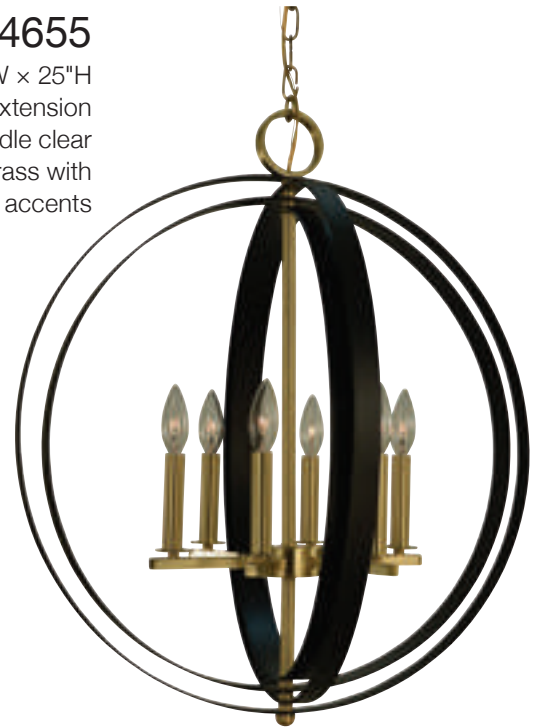

4656

45"W × 48"H
120" extension
16-60 watt, candle clear
shown in satin brass
with satin white accents

4655
23"W × 25"H
108" extension
6-60 watt, candle clear
shown in brushed brass with
matte black accents