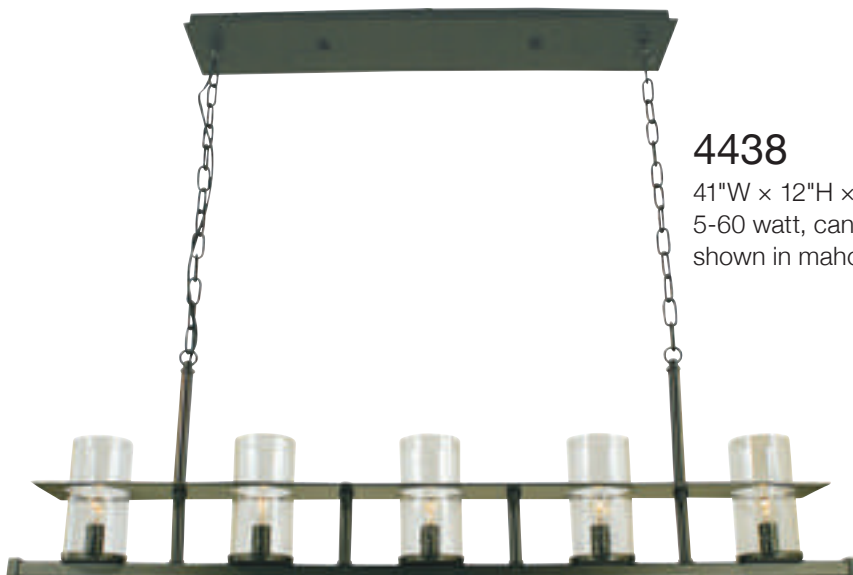

4438

41"W × 12"H × 3"D
5-60 watt, candle clear
shown in mahogany bronze