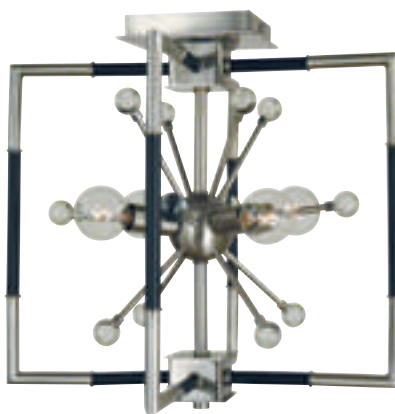

L1114

Dual Chain or Semi-Flush Mount

semi-flush mount 14"W x 13½"H
chain mount 14"W x 14 ½"H, 86½" extension
4-60W, g16½ clear
shown in brushed nickel with
matte black accents