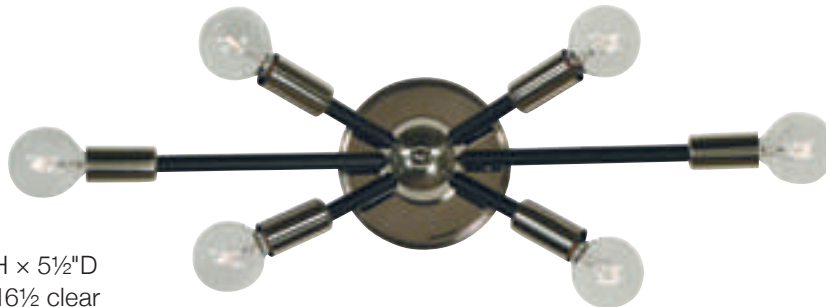

5015

22"W × 9½"H × 5½"D
6-60 watt, g16½ clear
shown in polished nickel
with matte black accents