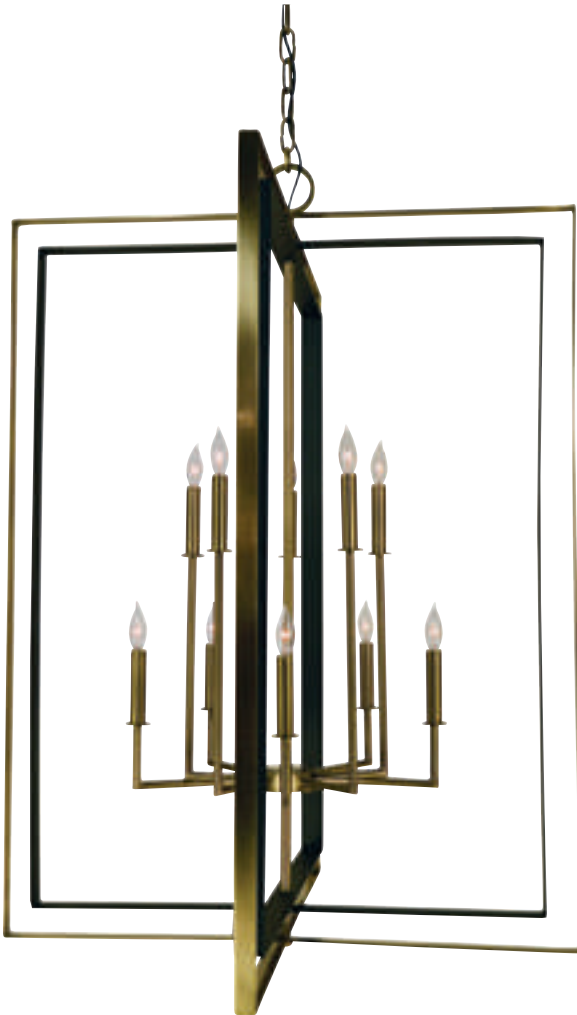

SYMMETRY

Available finishes: antique brass with matte black accents, polished nickel with matte black accents, brushed nickel with matte black accents

4865

22"W × 31"H
103" extension
6-60 watt, candle clear
shown in brushed nickel
with matte black accents