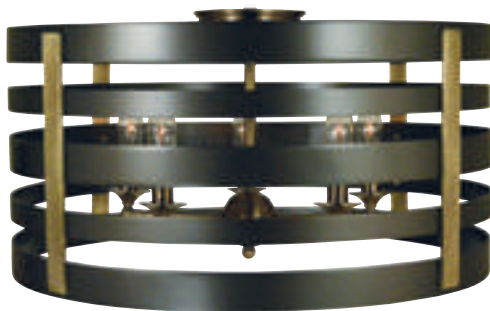

5092

21"W × 12"H
5-60 watt, candle clear
shown in mahogany bronze
with antique brass accents