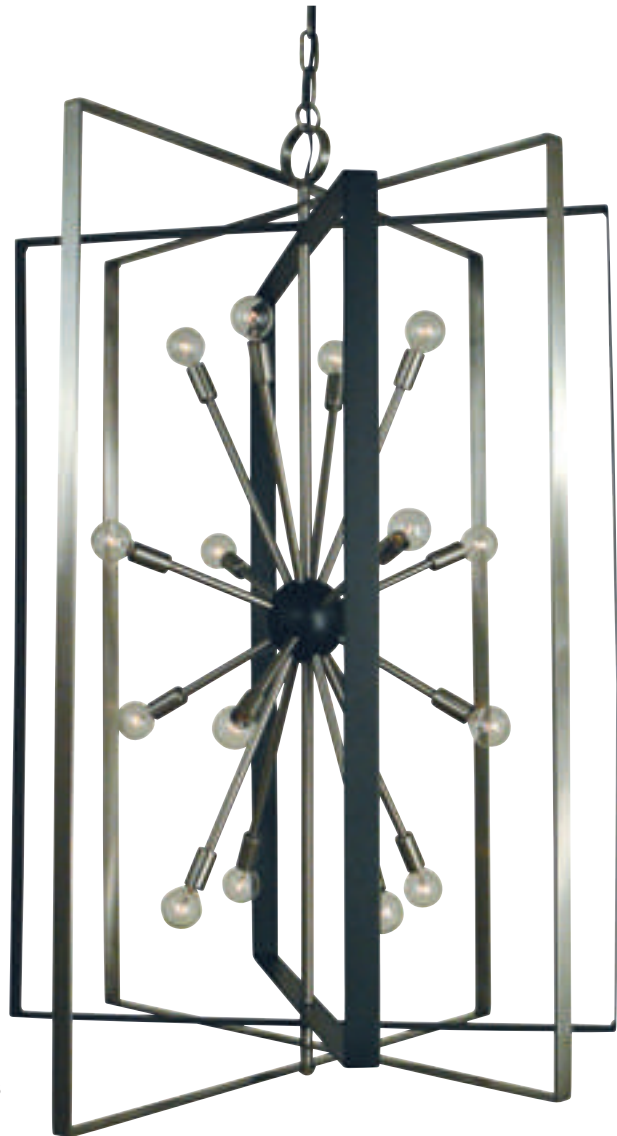

5538

43"W × 11"H × 5½"D
15", 21", 27", 33", 45" overall heights
8-60W, candle clear
shown in matte black

INTERSTELLAR

Available finishes: brushed nickel with matte black accents

L1091

22"W × 31"H
103" extension
11-60W, g16½ clear
shown in brushed nickel
with matte black accents