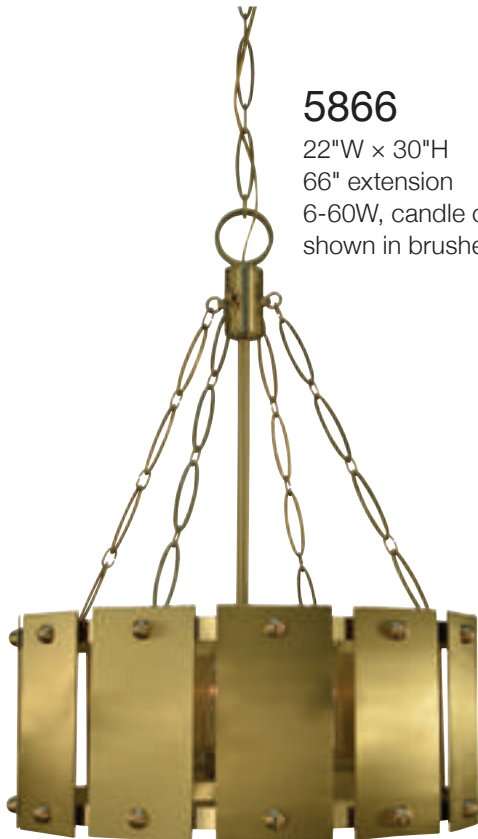

5895

23"W × 26"H
62" extension
5-60W, candle clear
shown in brushed brass

BARRINGTON

Available finishes: brushed brass

5868

30"W × 34"H
70" extension
8-60W, candle clear
shown in brushed brass

5866

22"W × 30"H
66" extension
6-60W, candle clear
shown in brushed brass