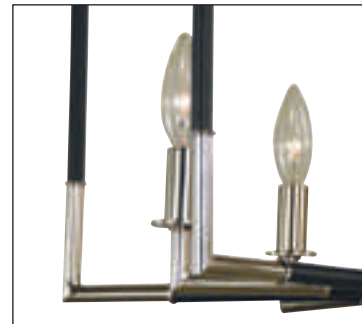

FELICITY

Available finishes: polished nickel with matte black accents

5042

24"W × 30"H
102" extension
5-60 watt, candle clear
shown in polished nickel
with matte black accents

arm detail

5046

28"W × 20"H
56" extension
5-60 watt, candle clear
shown in polished nickel
with matte black accents