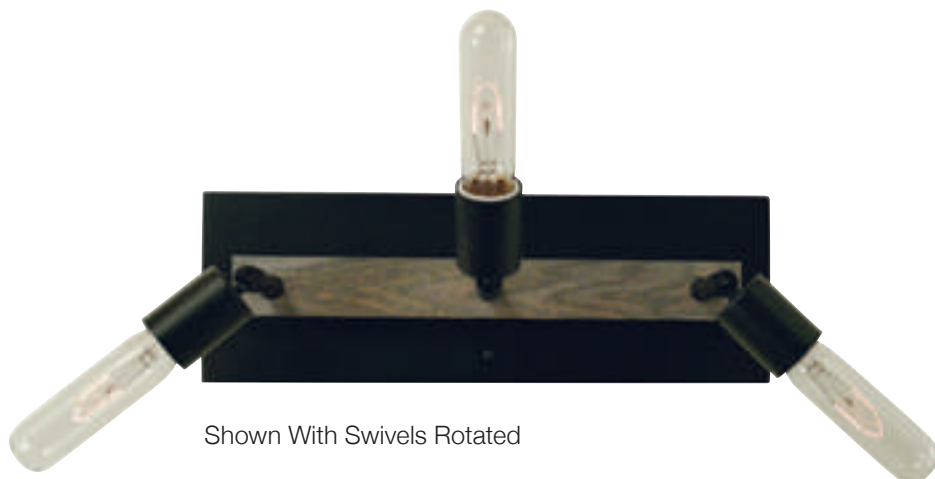

Shown with Swivels Rotated

Ceiling Mount

LOFT

Available finishes: *matte black*

Loft vanity lights may be mounted to wall or ceiling and have a swivel on arm for maximum light adjustability.

5437

5"W x 8"H x 6"D
1-72W, medium clear
shown in matte black
with grey oak accents