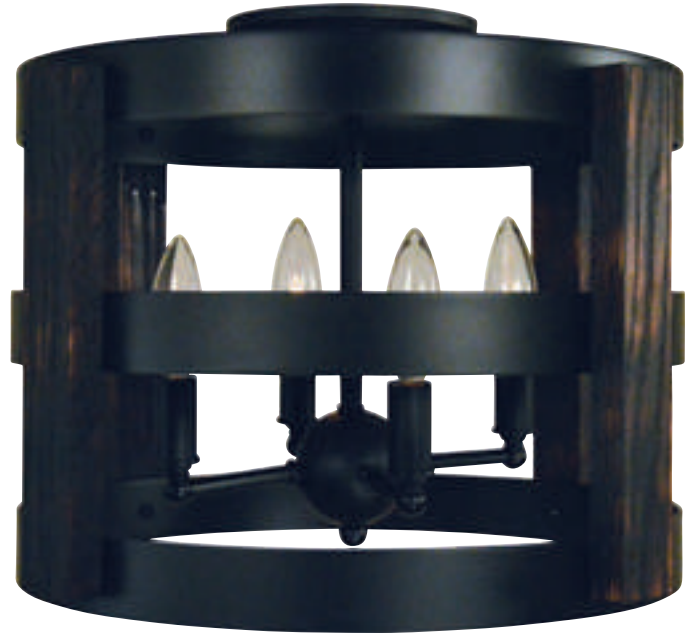

HOMESTEAD

Available finishes: matte black with burned oak accents

L1001

14"W × 12"H
4-60W, candle clear
shown in matte black
with burned oak accents

L1003

18"W × 12"H
5-60W, candle clear
shown in matte black
with burned oak accents