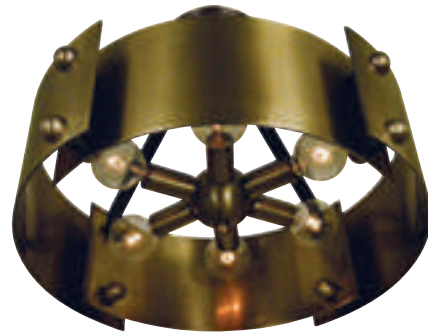

view from below

5290

15"W × 11"H
6-60W, g16½ clear
shown in antique brass
with matte black accents