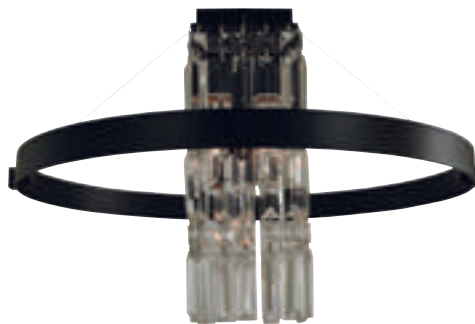

5738

33"W x 28"H
37"-118" adjustable heights
5-60W, T10
shown in matte black

5735

25"W x 23"H
31"-114" adjustable heights
5-60W, T10
shown in brushed brass
with matte black accents

5732

16"W x 14"H
5-60W, T10
shown in brushed brass
with matte black accents