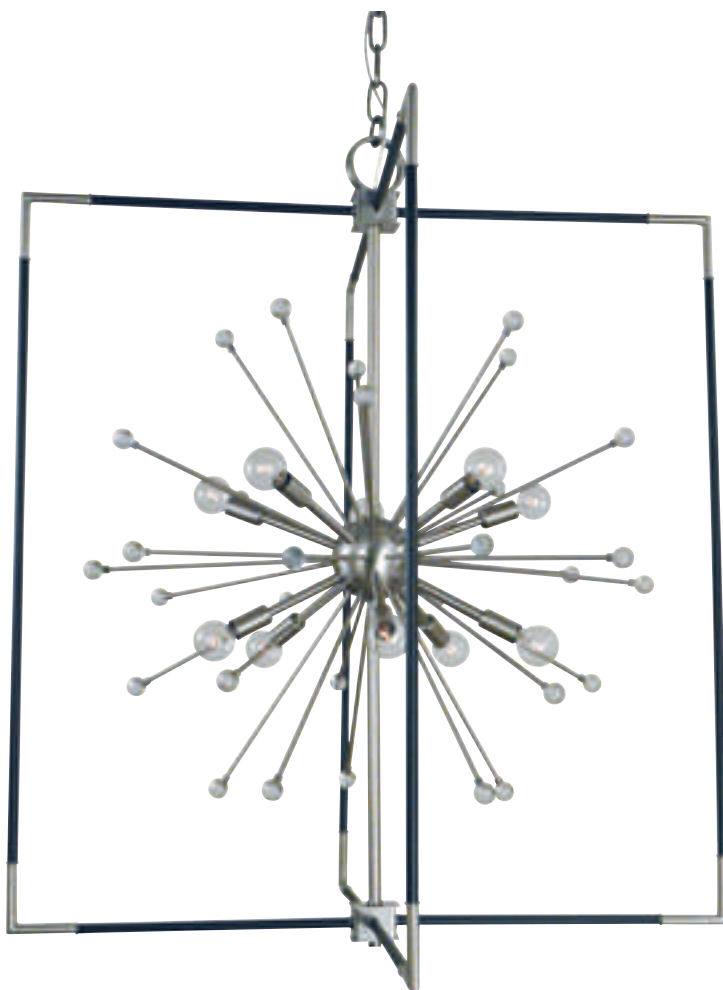

ZETA

Available finishes: brushed nickel with matte black accents

L1118

23"W x 26"H
98" extension
8-60W, g16½ clear
shown in brushed nickel
with matte black accents