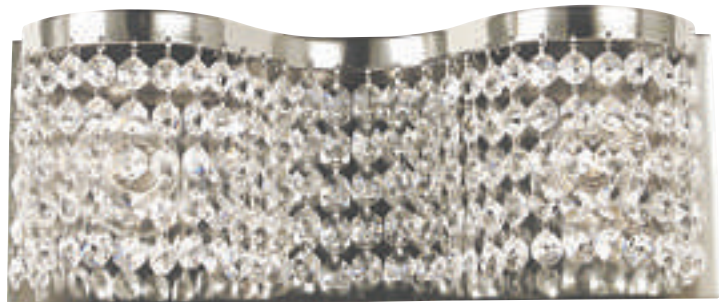

2342

13"W × 5"H × 5"D
2-60 watt, g16½ clear
shown in polished silver