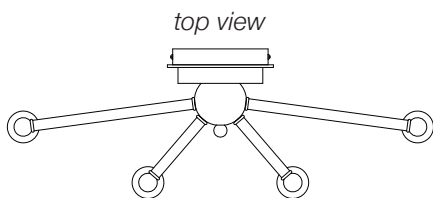

MODERN FARMHOUSE

Available finishes: matte black

5403

14"W × 8"H × 7"D
3-72W, medium clear
shown in matte black

5404

20"W × 8"H × 7"D
4-72W, medium clear
shown in matte black