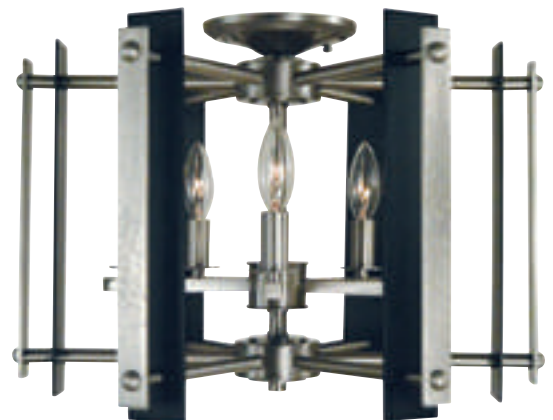

L1063

18"W x 13"H
5-60W, candle clear
shown in brushed nickel with
matte black accents