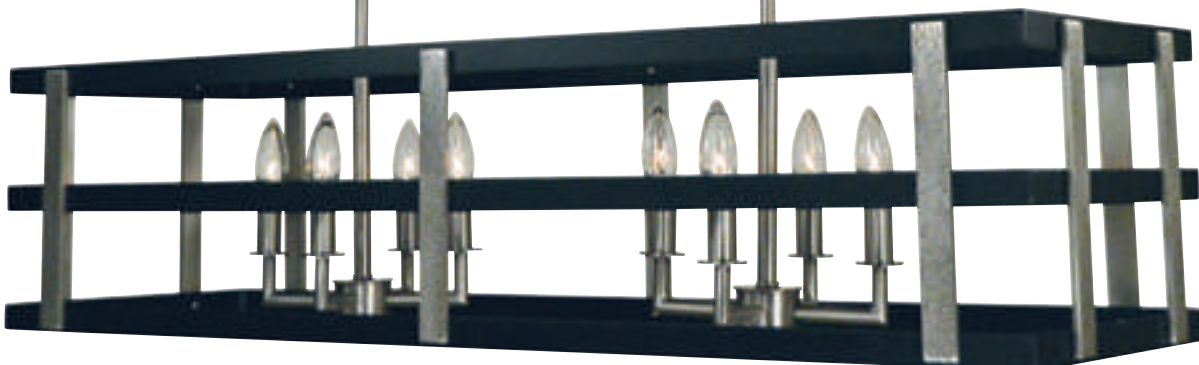

14"W x 12"H
4-60W, candle clear
shown in brushed nickel
with matte black accents

detail of hammered metal

top view

L1038

40"W x 9"H x 12"D
11", 17", 23", 29", 35", 41" overall heights
8-60W, candle clear
shown in brushed nickel
with matte black accents