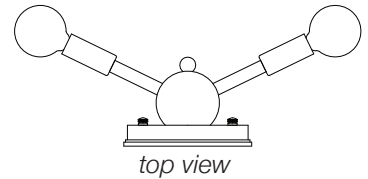

2502

13"W × 10½"H × 7"D
2-60 watt, candle clear
shown in polished brass

SIMONE

Available finishes: polished nickel with matte black accents, polished nickel with satin pewter accents

5014

14"W × 8"H × 5½"D
4-60 watt, g16½ clear
shown in polished nickel
with matte black accents