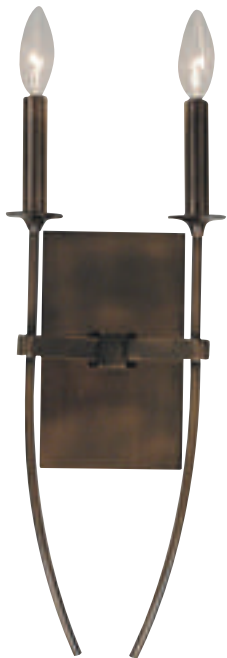

1004

17"W × 13½"H
85½" extension
5-60 watt, candle clear
shown in polished silver

1007

8"W × 21½"H × 4"D
2-60 watt, candle clear
shown in roman bronze

1006

28"W × 19½"H
91½" extension
6-60 watt, candle clear
shown in roman bronze