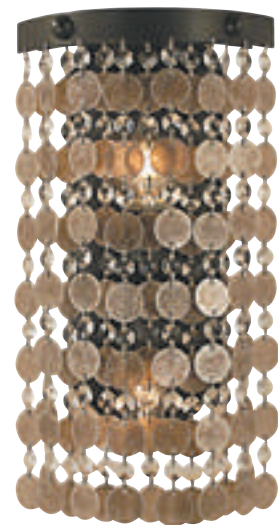

2481

7½"W × 16"H × 7"D
2-60 watt, medium flame tip
shown in mahogany bronze