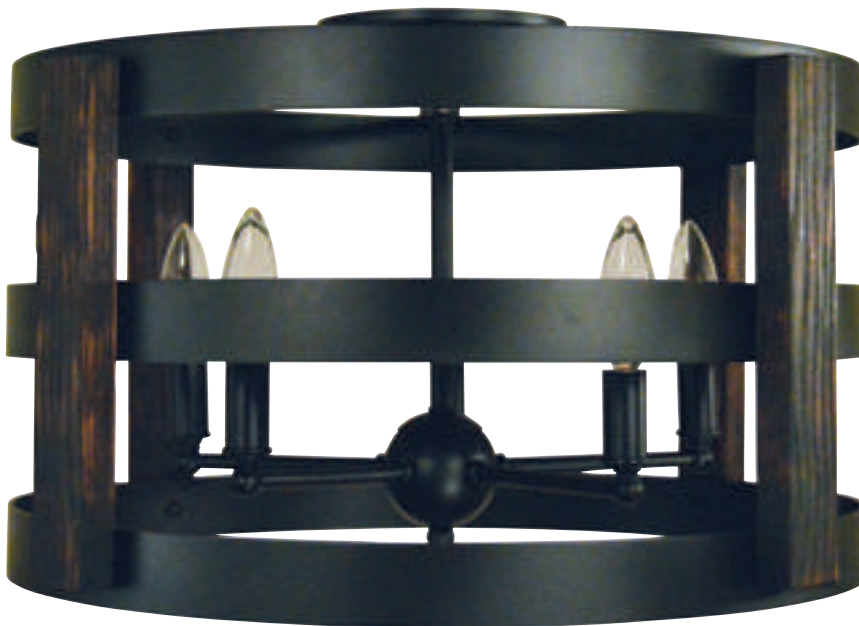

HOMESTEAD

Available finishes: matte black with burned oak accents

L1001

14"W × 12"H
4-60W, candle clear
shown in matte black
with burned oak accents

L1003

18"W × 12"H
5-60W, candle clear
shown in matte black
with burned oak accents