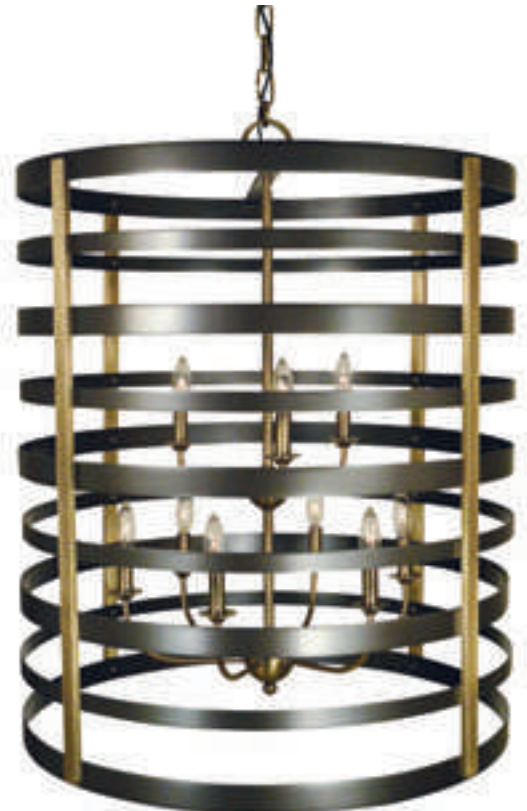

5098

28"W × 35"H
107" extension
9-60 watt, candle clear
shown in mahogany bronze
with antique brass accents