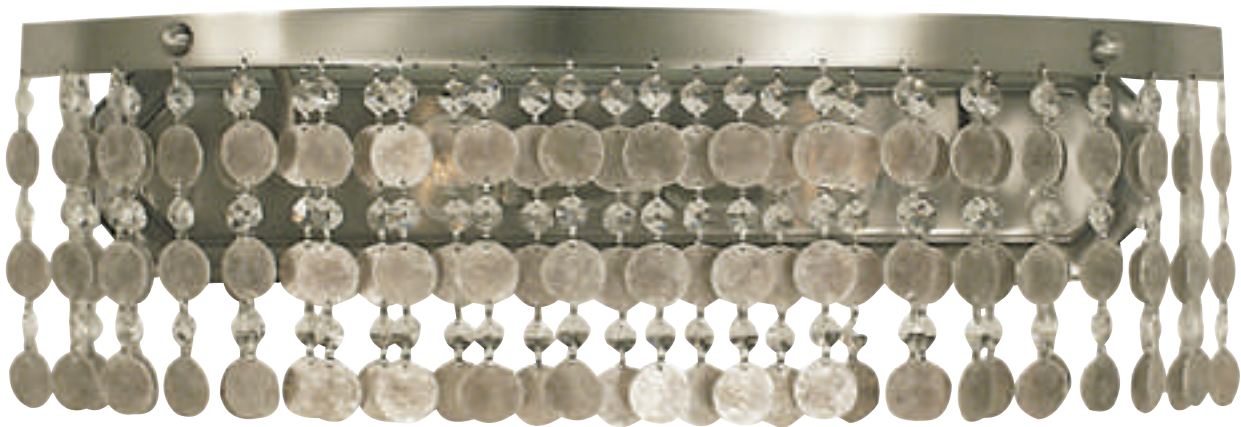

2922

23"W × 7"H × 7"D

2-100 watt, medium clear
shown in brushed nickel