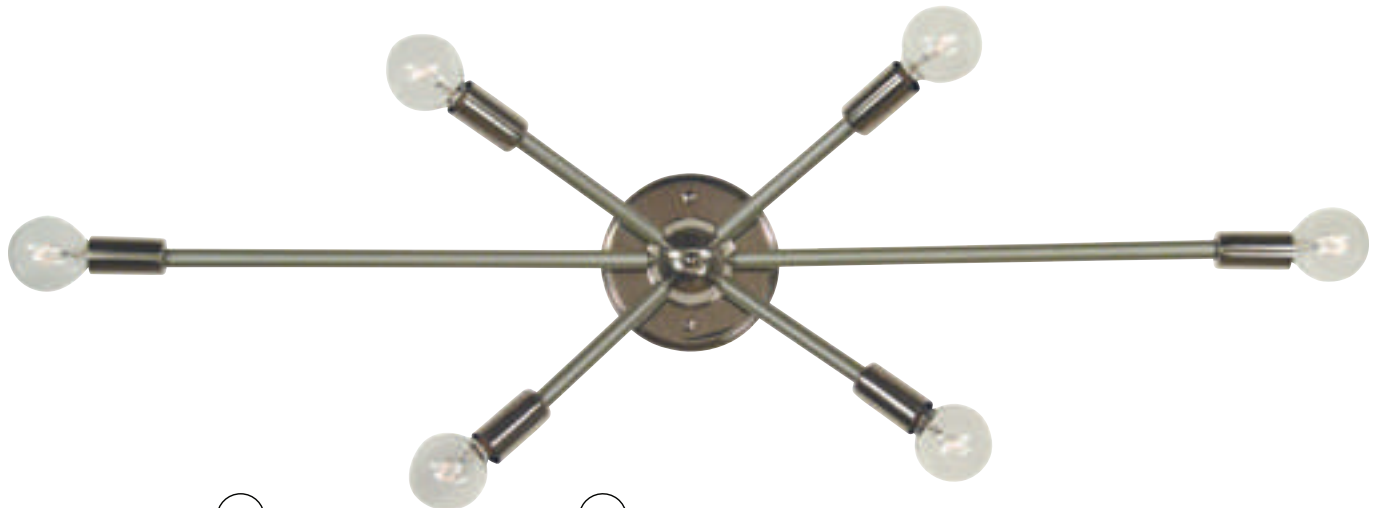

top view

5016

36"W × 11"H × 6½"D
6-60 watt, g16½ clear
shown in polished nickel
with satin pewter accents