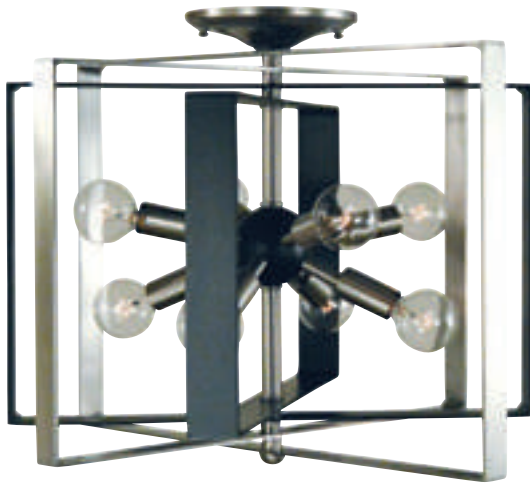

INTERSTELLAR

Available finishes: brushed nickel with matte black accents

L1090

18"W × 14"H
8-60W, g16½ clear
shown in brushed nickel
with matte black accents