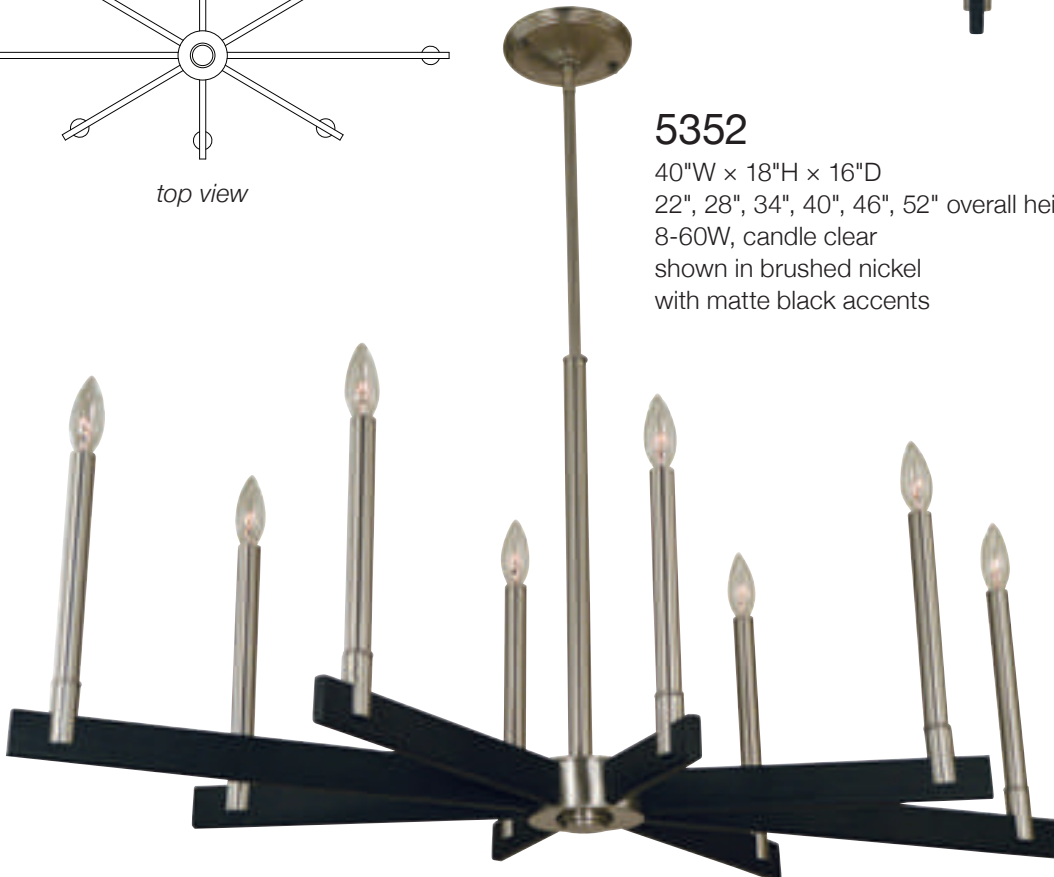

5358

32"W × 27"H
63" extension
10-60W, candle clear
shown in brushed nickel
with matte black accents

5354

14"W × 16"H
52" extension
4-60W, candle clear
shown in brushed nickel
with matte black accents

5351

5"W × 13"H × 5½"D
1-60W, candle clear
shown in brushed nickel
with matte black accents

JESSICA

Available finishes: brushed nickel with matte black accents

5355

26"W × 24"H
60" extension
5-60W, candle clear
shown in brushed nickel
with matte black accents

top view

5352

40"W × 18"H × 16"D
22", 28", 34", 40", 46", 52" overall heights
8-60W, candle clear
shown in brushed nickel
with matte black accents

KENMARE

Available finishes: matte black, brushed nickel

5475