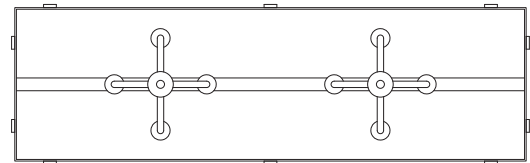

14"W x 12"H
4-60W, candle clear
shown in brushed nickel
with matte black accents

detail of hammered metal

top view

L1038

40"W x 9"H x 12"D
11", 17", 23", 29", 35", 41" overall heights
8-60W, candle clear
shown in brushed nickel
with matte black accents