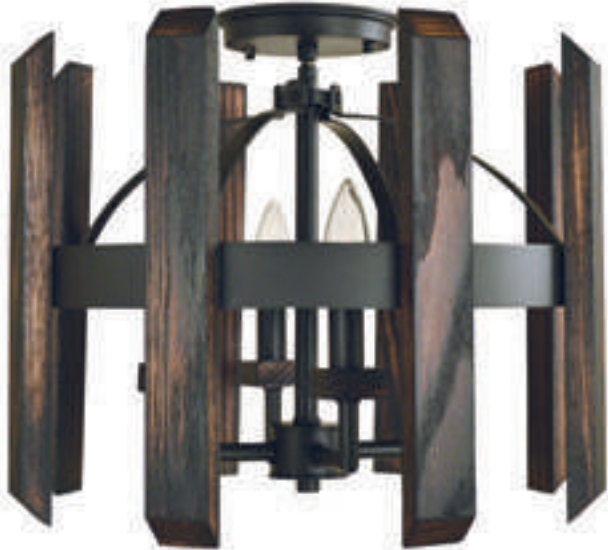

MODERN FARMHOUSE

Available finishes: *matte black*

5372

15"W × 13"H
4-60W, candle clear
shown in matte black