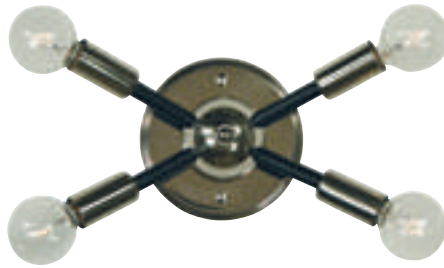

2502

13"W × 10½"H × 7"D
2-60 watt, candle clear
shown in polished brass

SIMONE

Available finishes: polished nickel with matte black accents, polished nickel with satin pewter accents

5014

14"W × 8"H × 5½"D
4-60 watt, g16½ clear
shown in polished nickel
with matte black accents