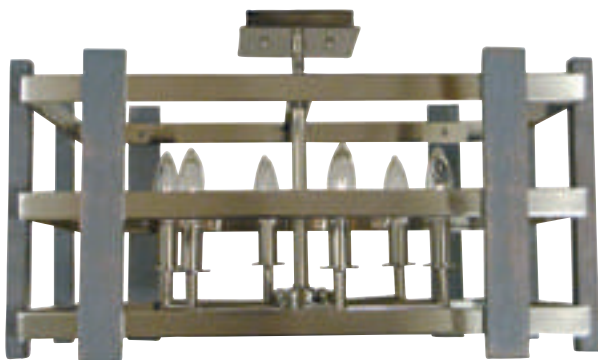

shown without stem