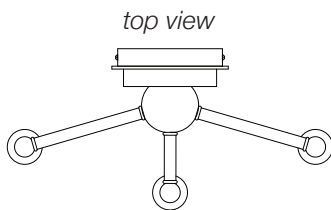

5404

20"W × 8"H × 7"D
4-72W, medium clear
shown in matte black