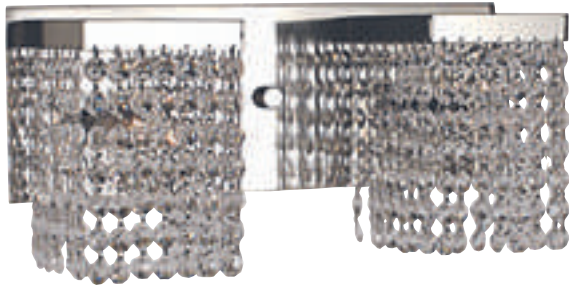

GEMINI

Available finishes: polished silver

1992

14½"W × 7"H × 6"D
2-60 watt, candle clear
shown in polished silver
with clear crystal