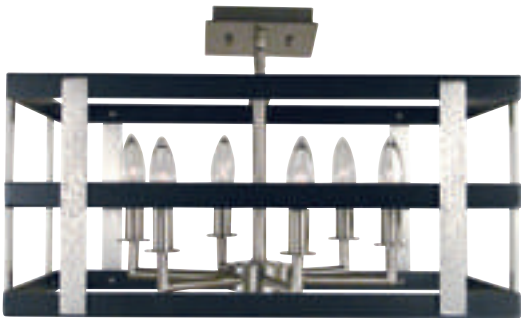

MONTREAUX

Available finishes: brushed nickel with matte black accents

L1036

**Dual Stem or
Semi-Flush Mount**

20"W x 9"H

stem mount 11", 17", 23", 29", 35", 41" overall heights

6-60W, candle clear

shown in brushed nickel with matte black accents