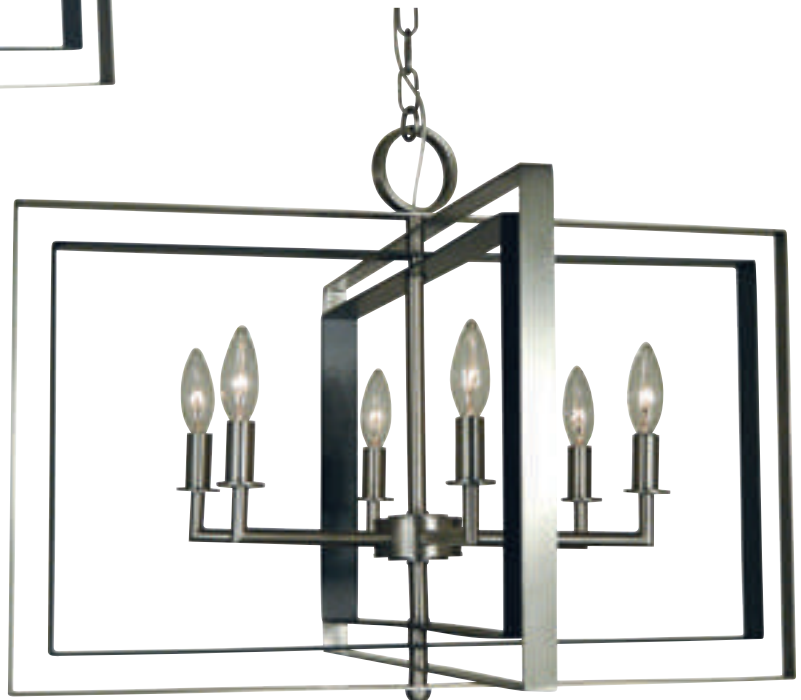

4861

14"W x 12"H
4-60 watt, candle clear
shown in brushed nickel
with matte black accents

4860

12"W x 17"H
53" extension
4-60 watt, candle clear
shown in polished nickel
with matte black accents

4862

22"W x 12"H
5-60 watt, candle clear
shown in brushed nickel
with matte black accents