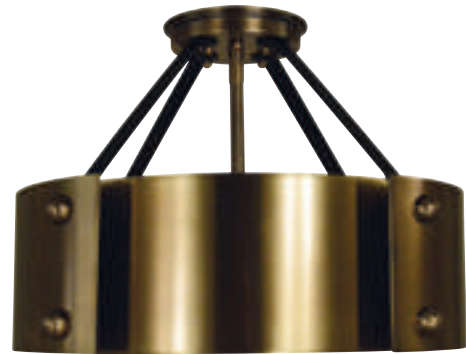

view from below

5290

15"W × 11"H
6-60W, g16½ clear
shown in antique brass
with matte black accents