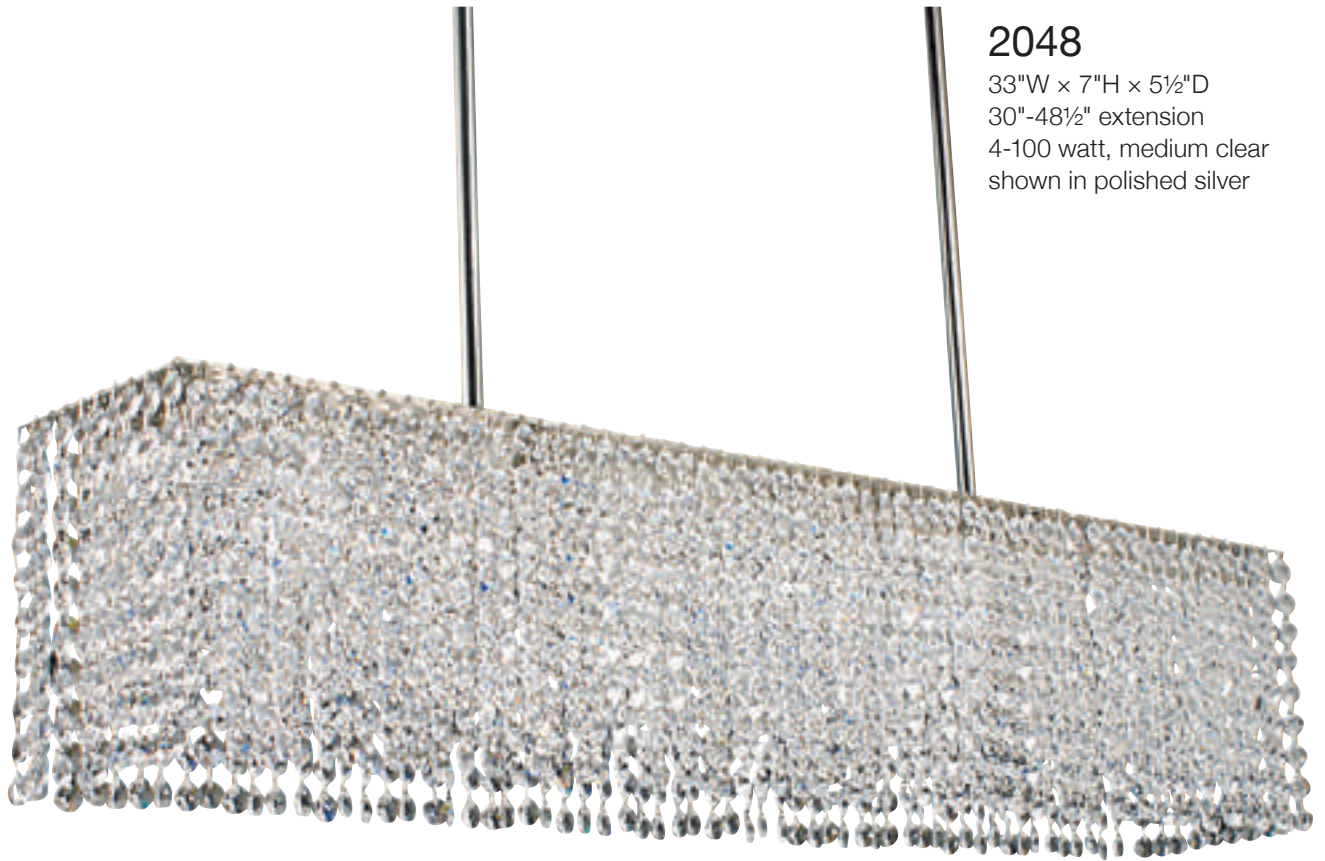

PRINCESSA

Available finishes: *polished silver*

2048

33"W x 7"H x 5½"D
30"-48½" extension
4-100 watt, medium clear
shown in polished silver