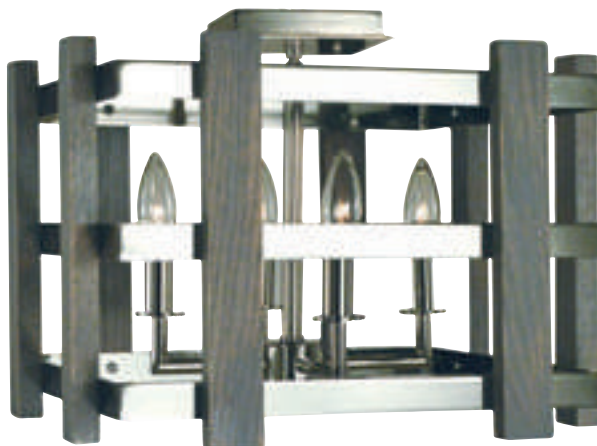

ARCADIA

Available finishes: polished nickel

front view

side view

5262

5"W x 22"H x 4"D
2-60W, candle clear
shown in polished nickel

5268

30"W x 44"H
116" extension
12-60W, candle clear
shown in polished nickel