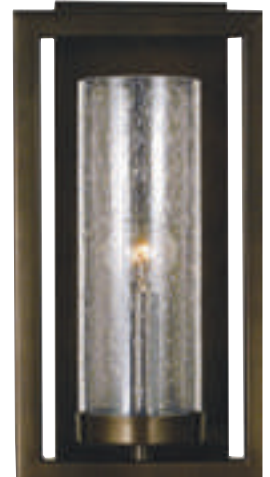

1157

7"W × 14"H × 5"D
1-60 watt, g16½ clear
shown in mahogany bronze