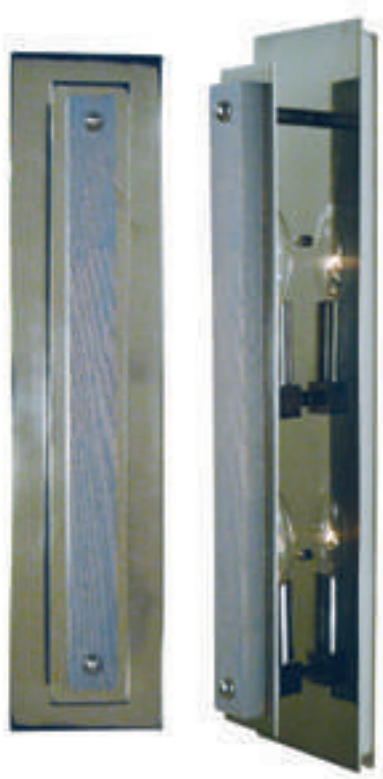

ARCADIA

Available finishes: polished nickel

front view

side view

5262

5"W x 22"H x 4"D
2-60W, candle clear
shown in polished nickel