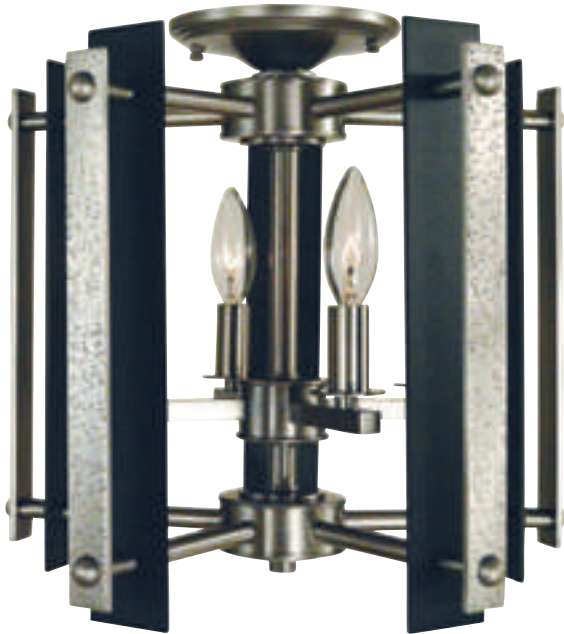

L1062

31"W x 46"H
118" extension
12-60W, candle clear
shown in brushed brass
with matte black accents

L1063

18"W x 13"H
5-60W, candle clear
shown in brushed nickel with
matte black accents

BUCOLIC

Available finishes: brushed brass with matte black accents, brushed nickel with matte black accents