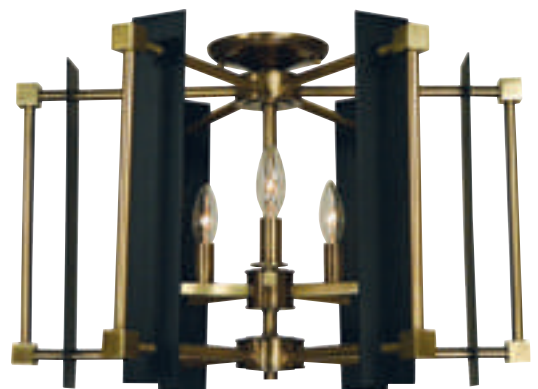

4803

22"W × 14"H
5-60 watt, candle clear
shown in antique brass
with matte black accents