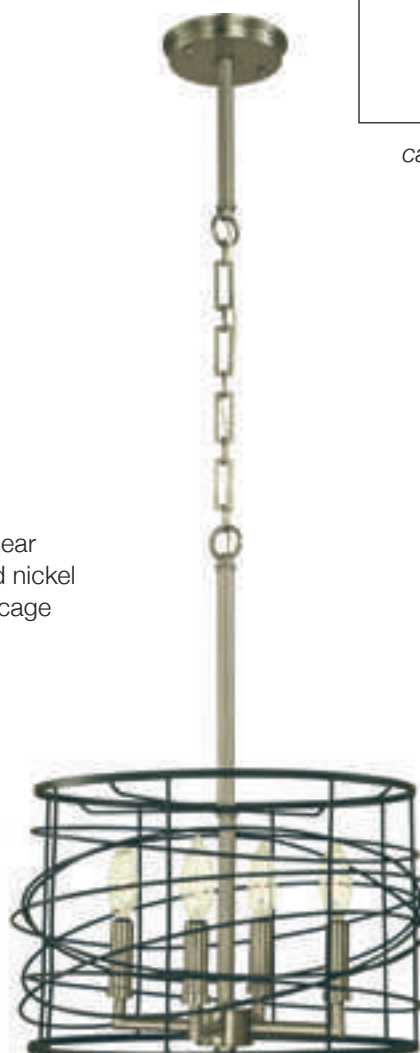

canopy detail

5618

22"W × 12"H
5–60W, candle clear
shown in brushed nickel
with matte black cage

5617

14"W × 11"H
4–60W, candle clear
shown in brushed brass
with matte black cage

5614

14"W × 20"H
60" extension
4–60W, candle clear
shown in brushed nickel
with matte black cage