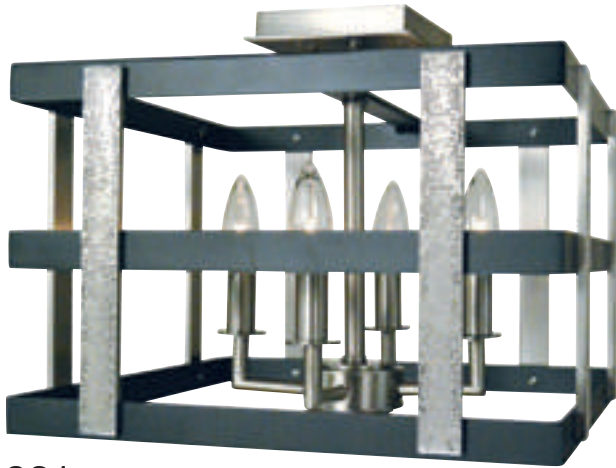

L1032

20"W x 37"H

109" extension

12-60W, candle clear

shown in brushed nickel
with matte black accents

MONTREAUX

Available finishes: brushed nickel with matte black accents

L1031